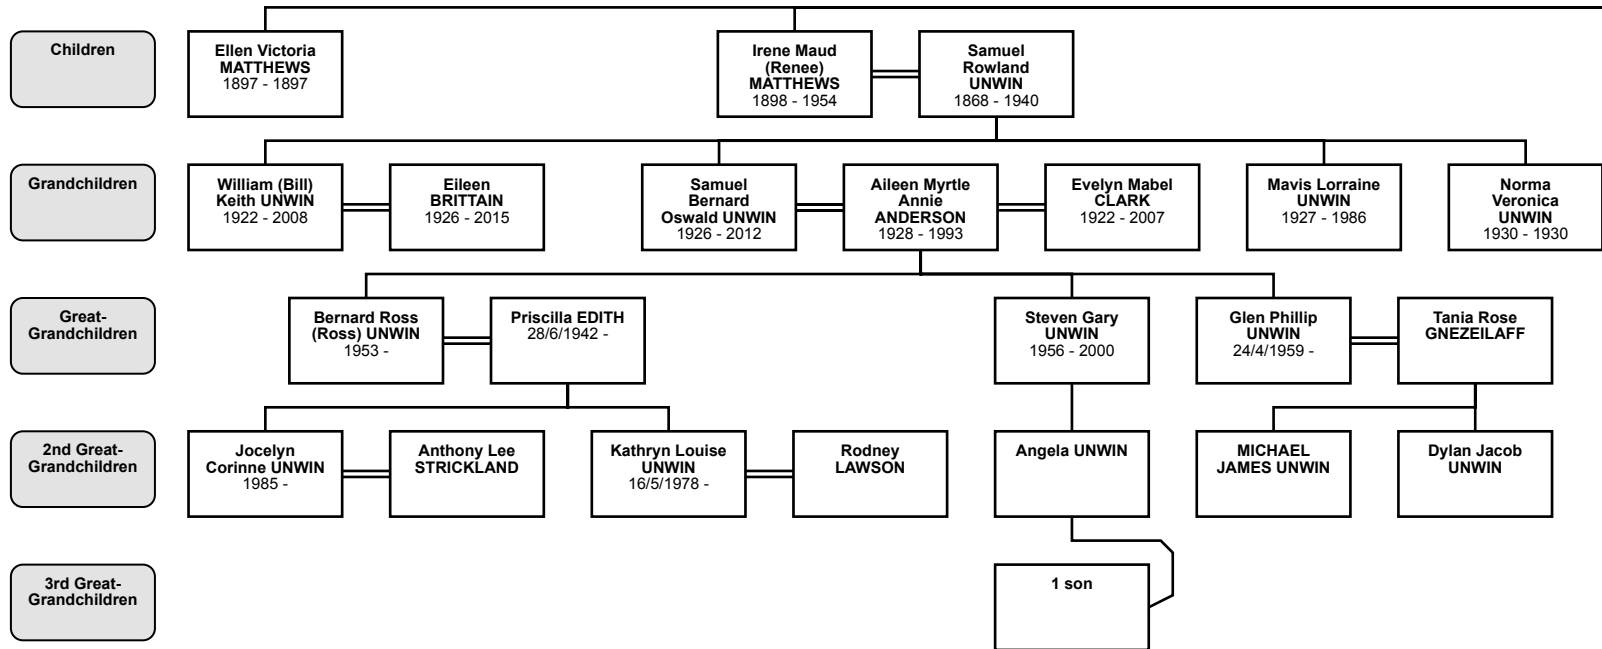

Descendant Chart for Charles Kitchener Matthews

Rosina Mary or Mary Louisa TONG @27/09/2024 Prepared by Angela Matthews - Email: angemathews67@icloud.com

Rosina Mary or
Mary Louisa
TONG
1879 - 1907

Charles
Kitchener
MATTHEWS
1873 - 1924

Hilda Eveline
MATTHEWS
1900 - 1954

William David
POWER
1901 - 1977

Charles Alfred
MATTHEWS
1903 - 1916

Ruby Lavinia
MATTHEWS
1905 - 18 or 19
AUG 1968

Mary Louise
Rosina
MATTHEWS
1907 - 1907

Charles
MATTHEWS
1873 -

Shirley Evelyn
POWER
1927 - 2000

Jeffrey Joseph
TUOHY
1923 - 1985

Alice POWER
1929 -

? ROGERS

Reginald John
POWER
1929 - 2009

Gladys Pearl
DAVIES
1933 - 2002

Dawn Helen
POWER
1938 - 2010

Brian Austin
James
ROGERS
1937 - 1985