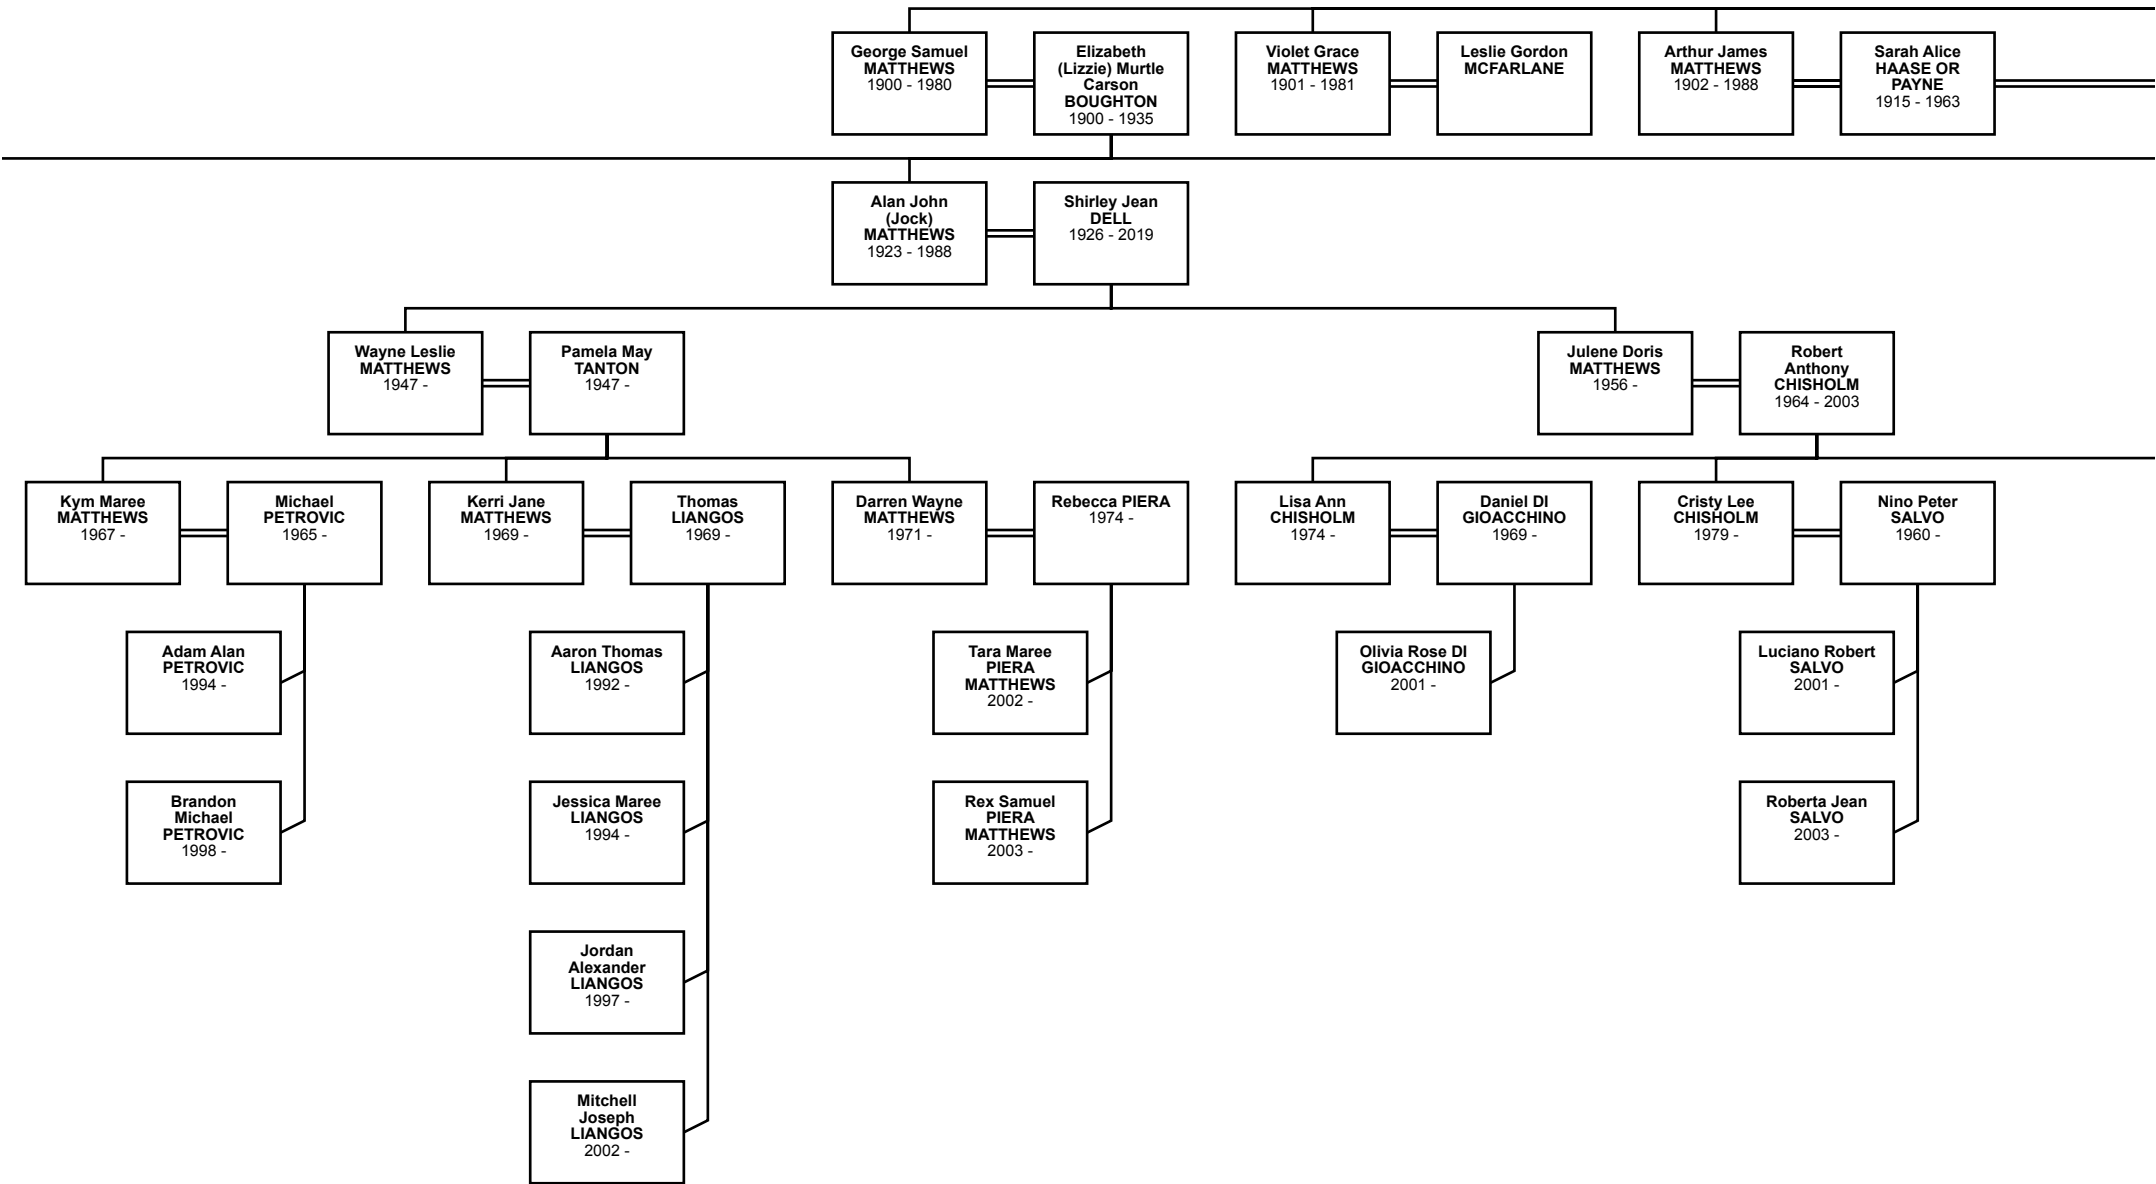

Descendant Chart for

George Henry MATTHEWS @27/09/2024 Prepared by Angela Matthews - Email: angematthews67@icloud.com

Children

Grandchildren

Great-Grandchildren

2nd Great-Grandchildren

3rd Great-Grandchildren

Etty Rose
BAKER
1919 - 1986

Norma Alice
Jean
MATTHEWS
1926 - 2013

Edward John
(Eddid)
SUTTON
1921 - 2002

John Edward
SUTTON
1946 -

Wendy
HANCOCK
1945 -

Robert Charles
SUTTON
1948 -

Susan Patricia
JACKSON
1950 -