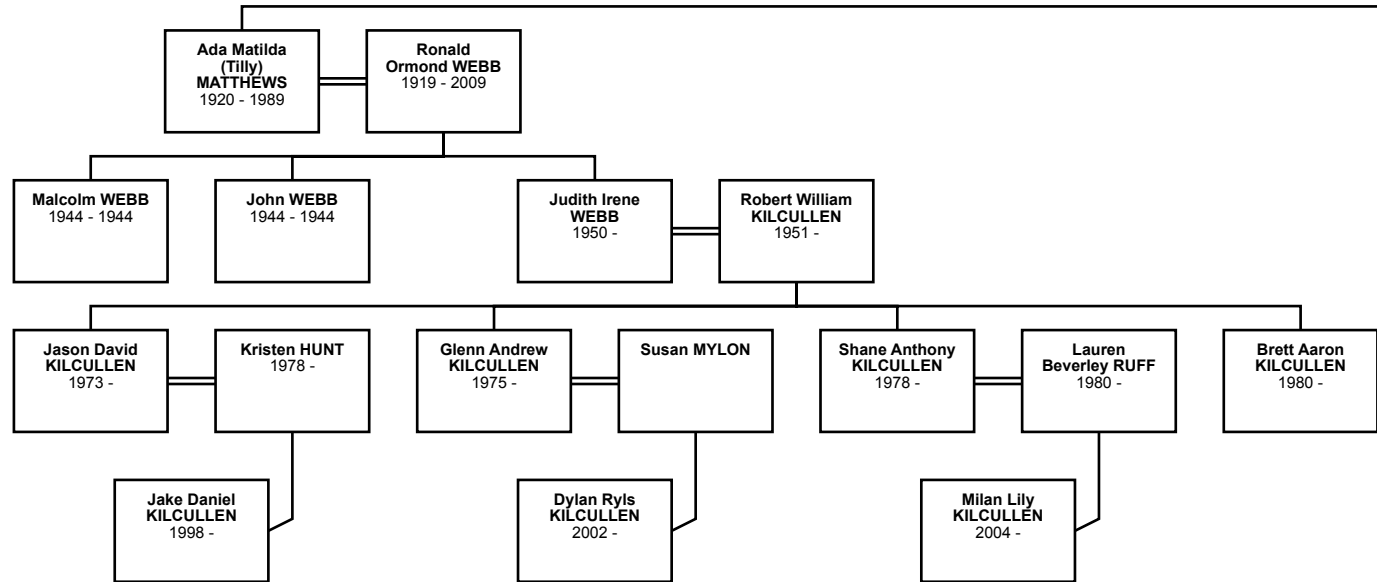

Descendant Chart for

George Henry MATTHEWS @27/09/2024 Prepared by Angela Matthews - Email: angematthews67@icloud.com

Children

Grandchildren

Great-Grandchildren

2nd Great-Grandchildren

3rd Great-Grandchildren

Etty Rose
BAKER
1919 - 1986

Norma Alice
Jean
MATTHEWS
1926 - 2013

Edward John
(Eddid)
SUTTON
1921 - 2002

John Edward
SUTTON
1946 -

Wendy
HANCOCK
1945 -

Robert Charles
SUTTON
1948 -

Susan Patricia
JACKSON
1950 -

Tory Maree
CHISHOLM
1986 -

Cheryl Ann
SUTTON
1967 -

Gregory Ross
KEANE
1964 -

Stuart John
SUTTON
1969 -

Kaye
FLETCHER

Andrew Blair
SUTTON
1978 -

Hugh Lachlan
SUTTON
1980 -

Neale Rowan
SUTTON
1982 -