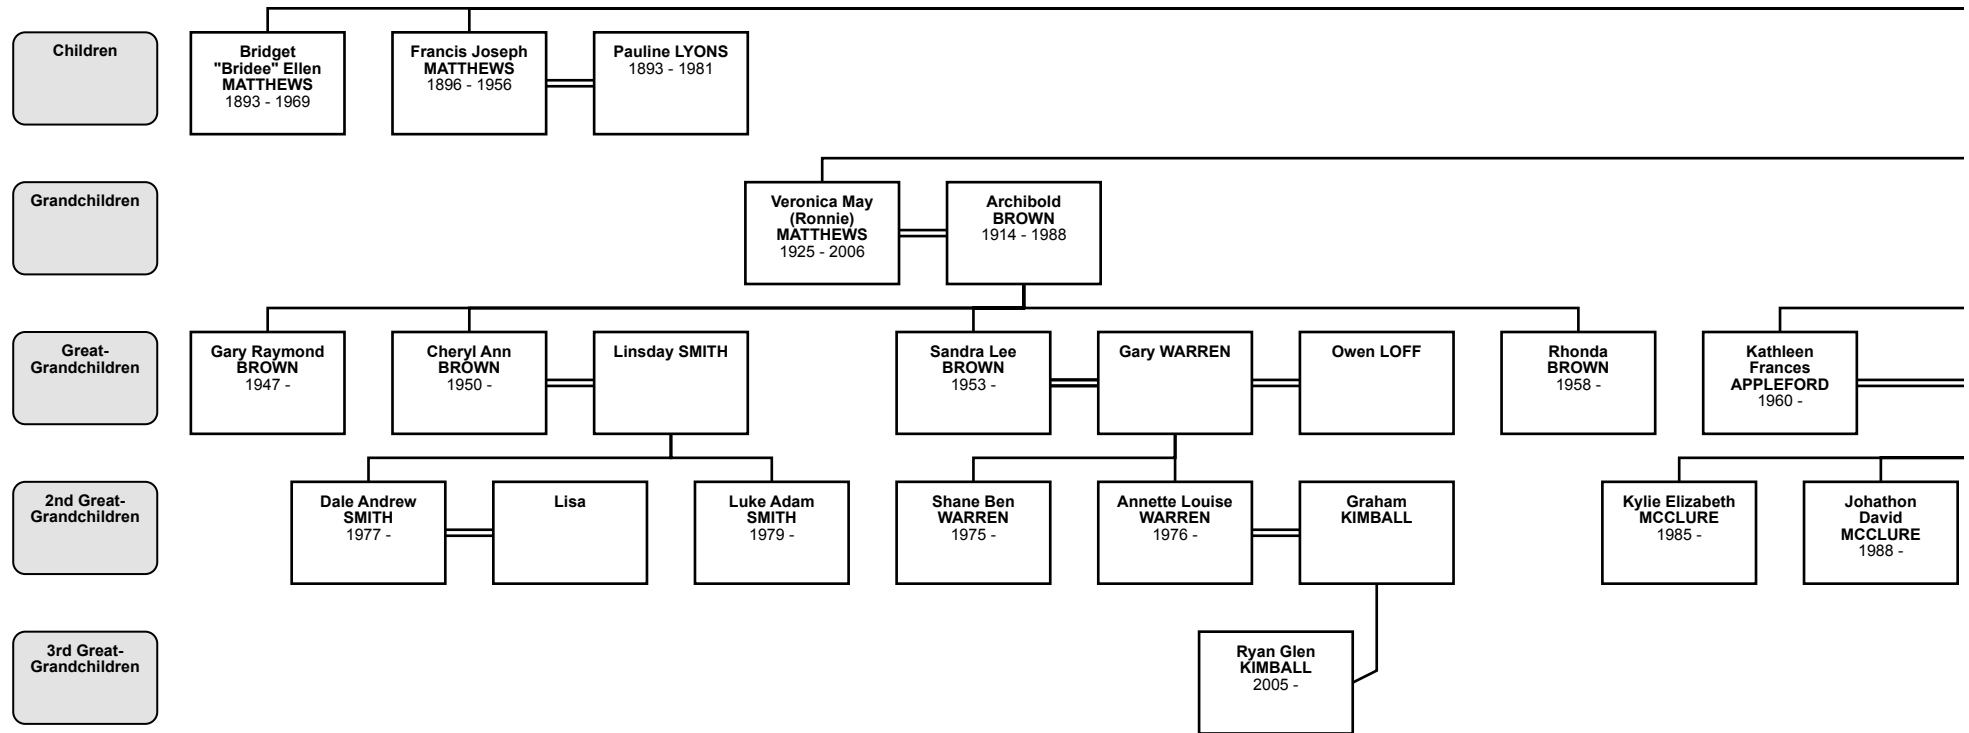

# Descendant Chart for

Samuel MATTHEWS @27/09/2024 Prepared by Angela Matthews - Email: [angemathews67@icloud.com](mailto:angemathews67@icloud.com)

**Samuel MATTHEWS**  
1867 - 1943

**Mary Jane BRAYBON**  
1865 - 1945

**Samuel Raymond (Ray) MATTHEWS**  
1899 - 1930

**Floriline Alice Frances ALLCORN**  
1898 - 10 or 12 JUL 1956

**Aileen Frances MATTHEWS**  
1927 - 2013

**John Marcus APPLEFORD**  
1925 - 1990

**Valda Patricia (Pat) MATTHEWS**  
1929 - 1993

**Desmond Alosylus BROWN**  
1926 -

**David Samuel MCCLURE**

**Mark APPLEFORD**  
1964 -

**Michelle BROWN**

**Peter APPLEFORD**  
1966 -

**Sue MATTHEWS**

**Kevin Francis BROWN**  
1955 -

**Carmel Mary BROWN**  
1957 -