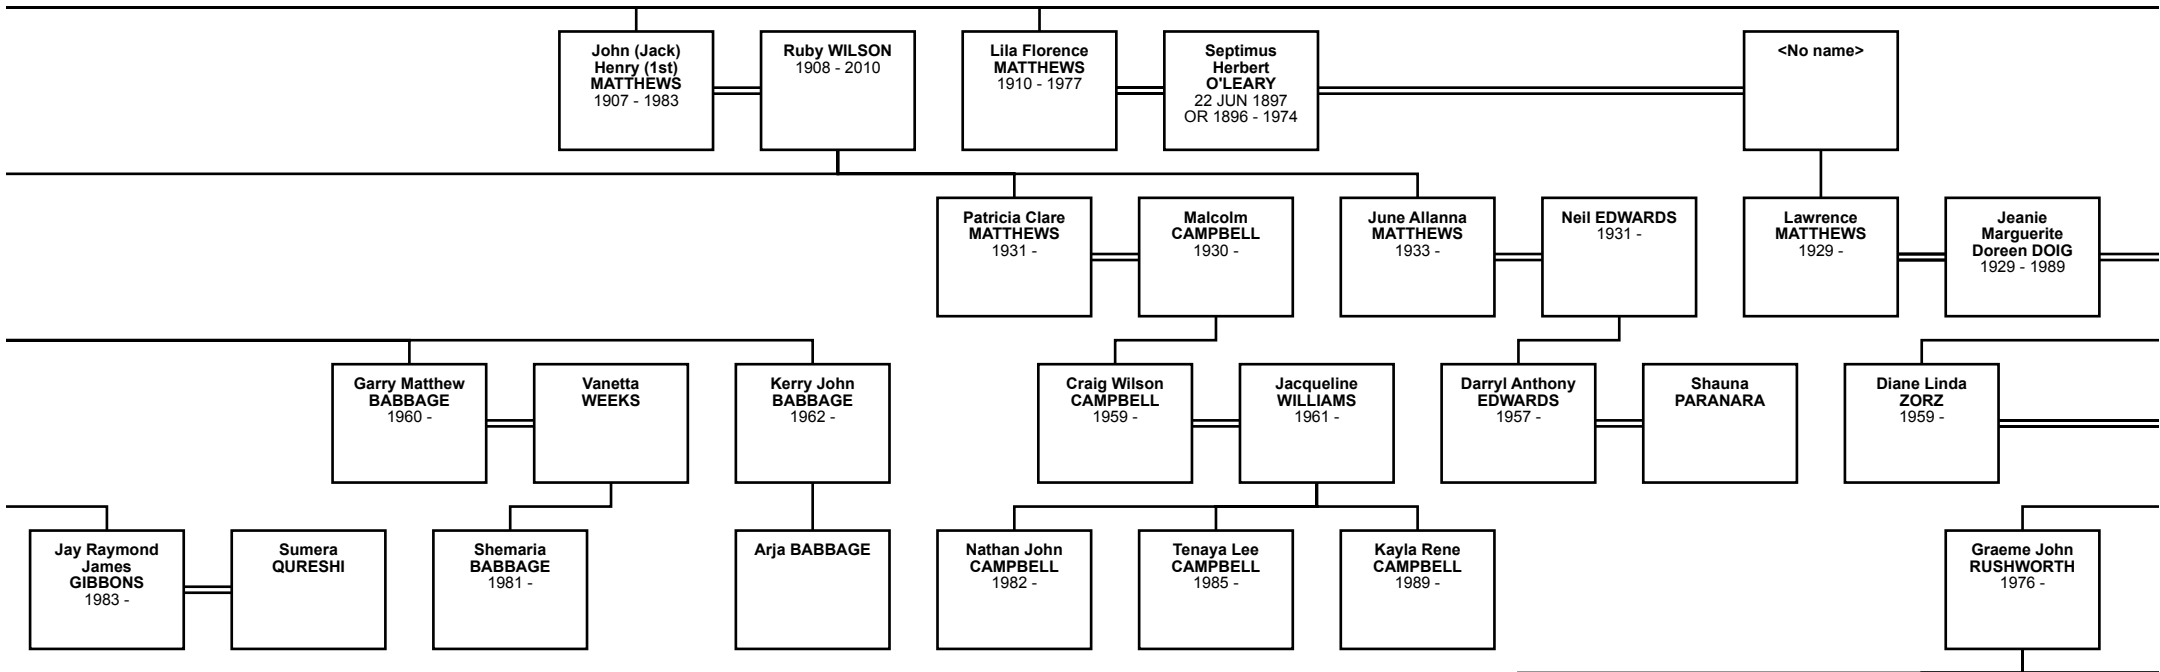

Descendant Chart for Alfred MATTHEWS 09/24 Prepared by Angela Matthews

Alice Grace
MATTHEWS
1912 - 1983

Giovanni
(John) ZORZ
1902 - 1976

Kerry Ann
ZORZ
1962 -

Robert William
HANSON
1960 -

Catherine
Grace ZORZ
1967 -

Emma Elyse
NEIL
1988 -

Megann Renee
HANSON
1986 -

Matthew David
GREEN
1983 -

Joel Steven
GIBBS
28/12/1984 -

Bryce James
HANSON
1989 -

Katrina GOTZ
30/3/1986 -

Cameron
Francis
HANSON
1989 -

Lauren
Rochelle HARE
25/5/1985 -

3rd Great-Grandchildren

4th Great-Grandchildren

Zara? KNIGHT
2002 -

Cara Anne
HOPPER
1992 -

Jamie Lee
HOPPER
1998 -

Brendan
SMALL
1995 -

Nathan SMALL
1997 -

Camilleillian
WOOD
1996 -