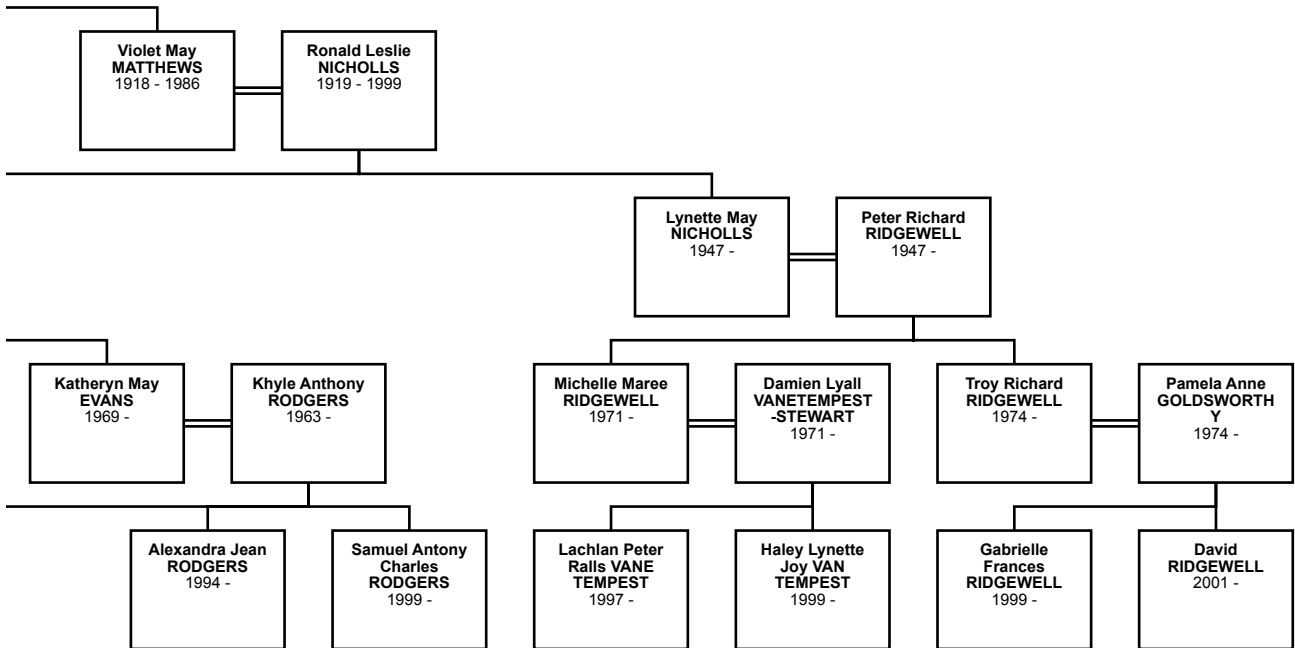

Descendant Chart for Alfred MATTHEWS 09/24 Prepared by Angela Matthews

Alice Grace
MATTHEWS
1912 - 1983

Giovanni
(John) ZORZ
1902 - 1976

Kerry Ann
ZORZ
1962 -

Robert William
HANSON
1960 -

Catherine
Grace ZORZ
1967 -

Emma Elyse
NEIL
1988 -

Megann Renee
HANSON
1986 -

Matthew David
GREEN
1983 -

Joel Steven
GIBBS
28/12/1984 -

Bryce James
HANSON
1989 -

Katrina GOTZ
30/3/1986 -

Cameron
Francis
HANSON
1989 -

Lauren
Rochelle HARE
25/5/1985 -

3rd Great-Grandchildren

4th Great-Grandchildren

Zara? KNIGHT
2002 -

Cara Anne
HOPPER
1992 -

Jamie Lee
HOPPER
1998 -

Brendan
SMALL
1995 -

Nathan SMALL
1997 -

Camilleillian
WOOD
1996 -

Kelsey
Elizabeth
WOOD
1997 -

Hayleigh Ann
WOOD
1999 -

James Aaron
Leonard WOOD
2001 -

Rylan Jasper
MARSHALL
2013 -

Austin
MARSHALL
2022 -

Hannah-Kay
Nicole
HUTSON
2016 -

Arianna Eileen
Theresa
HUTSON
2024 -