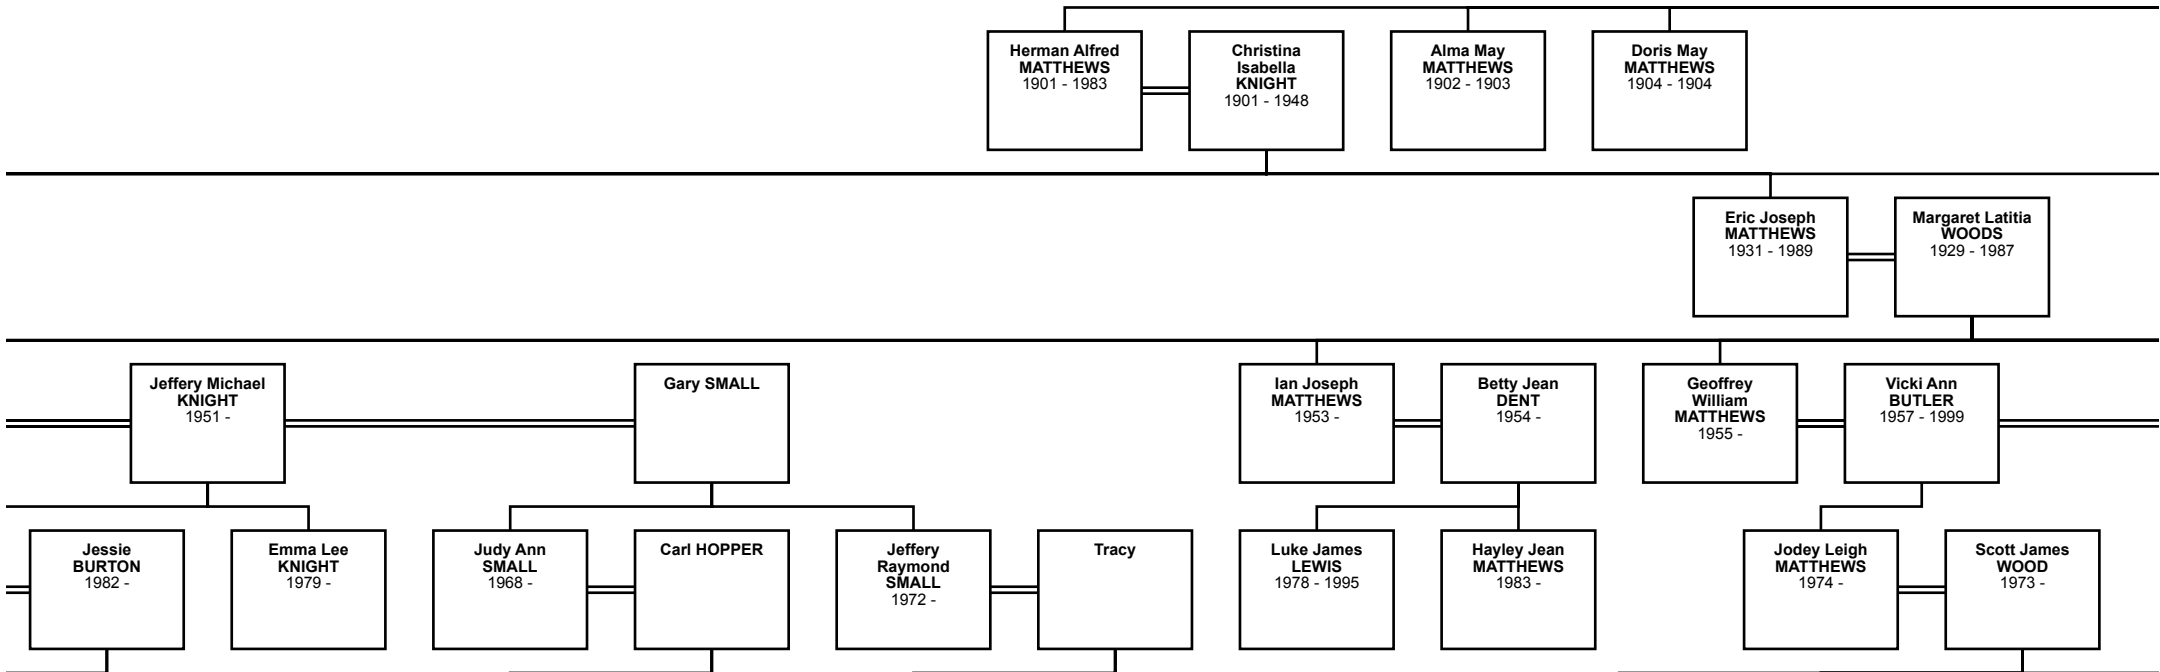

Descendant Chart for Alfred MATTHEWS 09/24 Prepared by Angela Matthews

Alice Grace
MATTHEWS
1912 - 1983

Giovanni
(John) ZORZ
1902 - 1976

Kerry Ann
ZORZ
1962 -

Robert William
HANSON
1960 -

Catherine
Grace ZORZ
1967 -

Emma Elyse
NEIL
1988 -

Megann Renee
HANSON
1986 -

Matthew David
GREEN
1983 -

Joel Steven
GIBBS
28/12/1984 -

Bryce James
HANSON
1989 -

Katrina GOTZ
30/3/1986 -

Cameron
Francis
HANSON
1989 -

Lauren
Rochelle HARE
25/5/1985 -

3rd Great-Grandchildren

4th Great-Grandchildren

Zara? KNIGHT
2002 -

Cara Anne
HOPPER
1992 -

Jamie Lee
HOPPER
1998 -

Brendan
SMALL
1995 -

Nathan SMALL
1997 -

Camilleillian
WOOD
1996 -