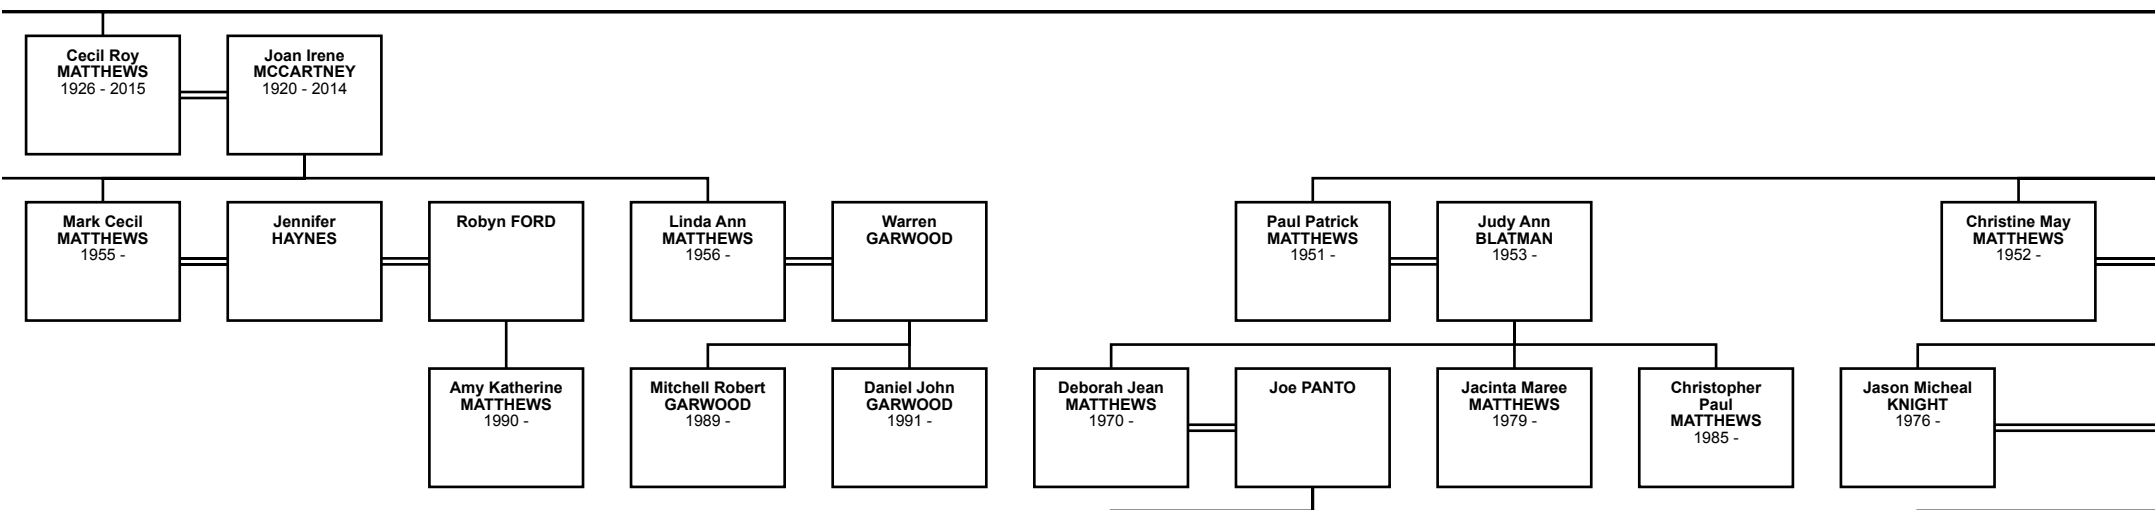

Descendant Chart for Alfred MATTHEWS 09/24 Prepared by Angela Matthews

Alice Grace
MATTHEWS
1912 - 1983

Giovanni
(John) ZORZ
1902 - 1976

Kerry Ann
ZORZ
1962 -

Robert William
HANSON
1960 -

Catherine
Grace ZORZ
1967 -

3rd Great-Grandchildren

4th Great-Grandchildren

Zara? KNIGHT
2002 -

Cara Anne
HOPPER
1992 -

Jamie Lee
HOPPER
1998 -

Brendan
SMALL
1995 -

Nathan SMALL
1997 -

Camilleillian
WOOD
1996 -