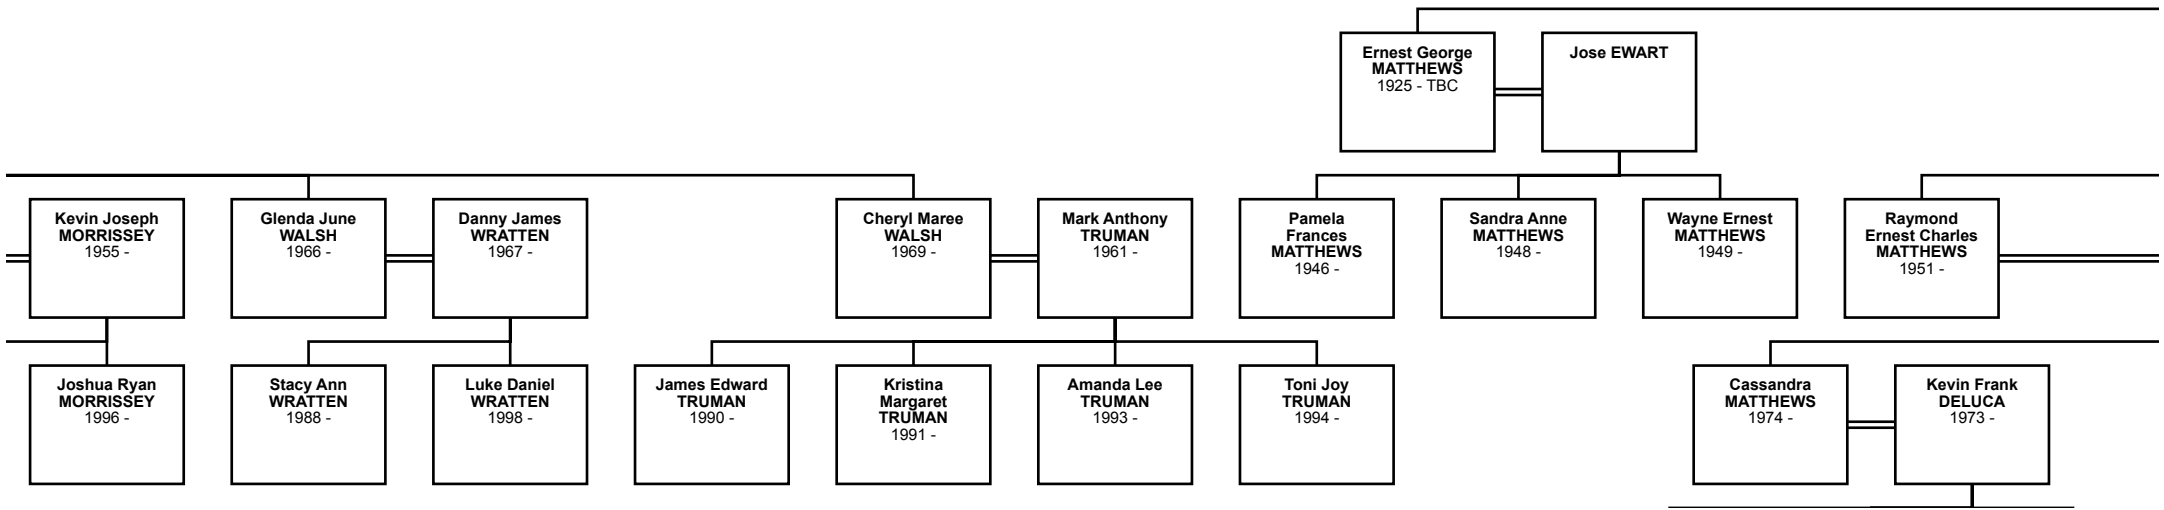

Descendant Chart for Alfred MATTHEWS 09/24 Prepared by Angela Matthews

Alice Grace
MATTHEWS
1912 - 1983

Giovanni
(John) ZORZ
1902 - 1976

Kerry Ann
ZORZ
1962 -

Robert William
HANSON
1960 -

Catherine
Grace ZORZ
1967 -

3rd Great-Grandchildren

4th Great-Grandchildren

Zara? KNIGHT
2002 -

Cara Anne
HOPPER
1992 -

Jamie Lee
HOPPER
1998 -

Brendan
SMALL
1995 -

Nathan SMALL
1997 -

Camilleillian
WOOD
1996 -