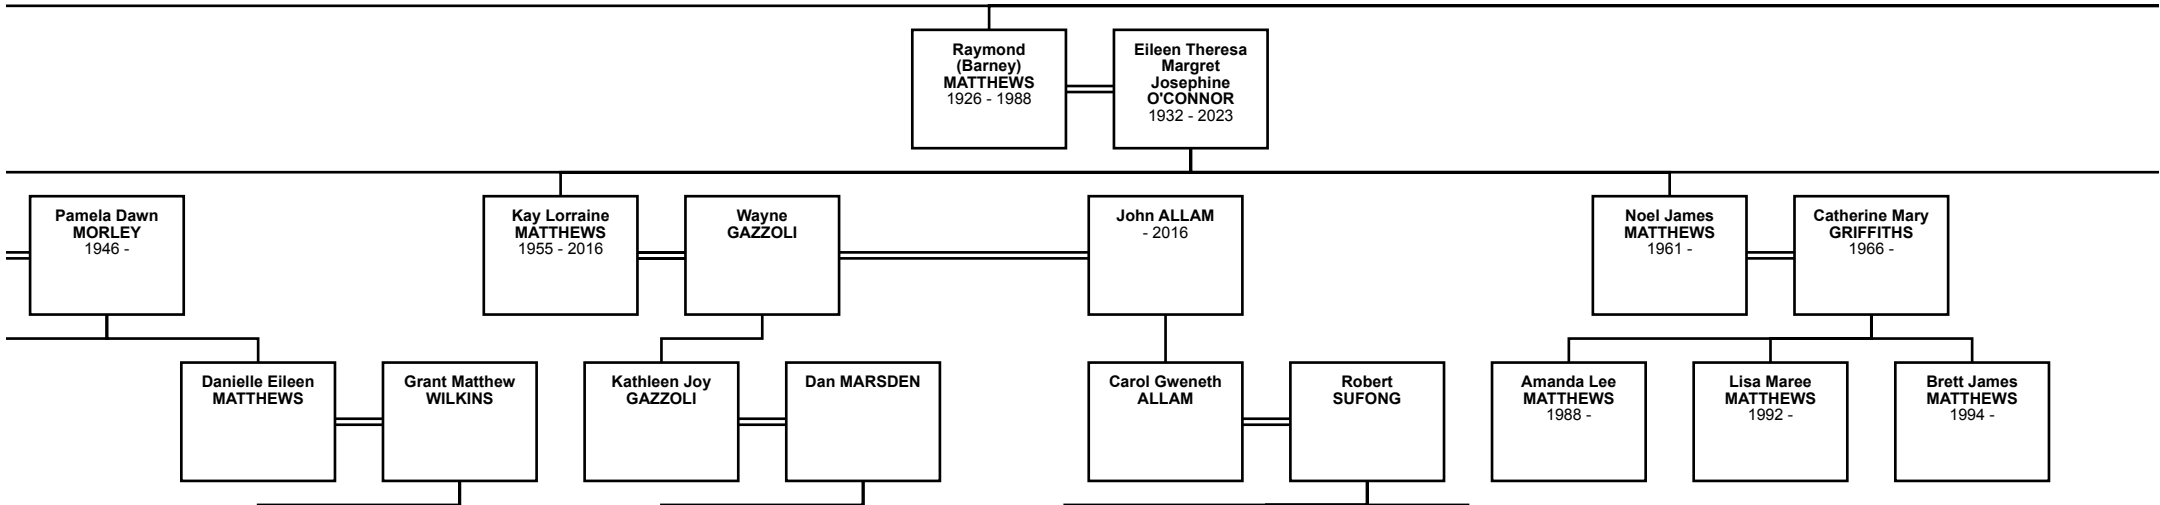

Descendant Chart for Alfred MATTHEWS 09/24 Prepared by Angela Matthews

Alice Grace
MATTHEWS
1912 - 1983

Giovanni
(John) ZORZ
1902 - 1976

Kerry Ann
ZORZ
1962 -

Robert William
HANSON
1960 -

Catherine
Grace ZORZ
1967 -

3rd Great-Grandchildren

4th Great-Grandchildren

Zara? KNIGHT
2002 -

Cara Anne
HOPPER
1992 -

Jamie Lee
HOPPER
1998 -

Brendan
SMALL
1995 -

Nathan SMALL
1997 -

Camilleillian
WOOD
1996 -