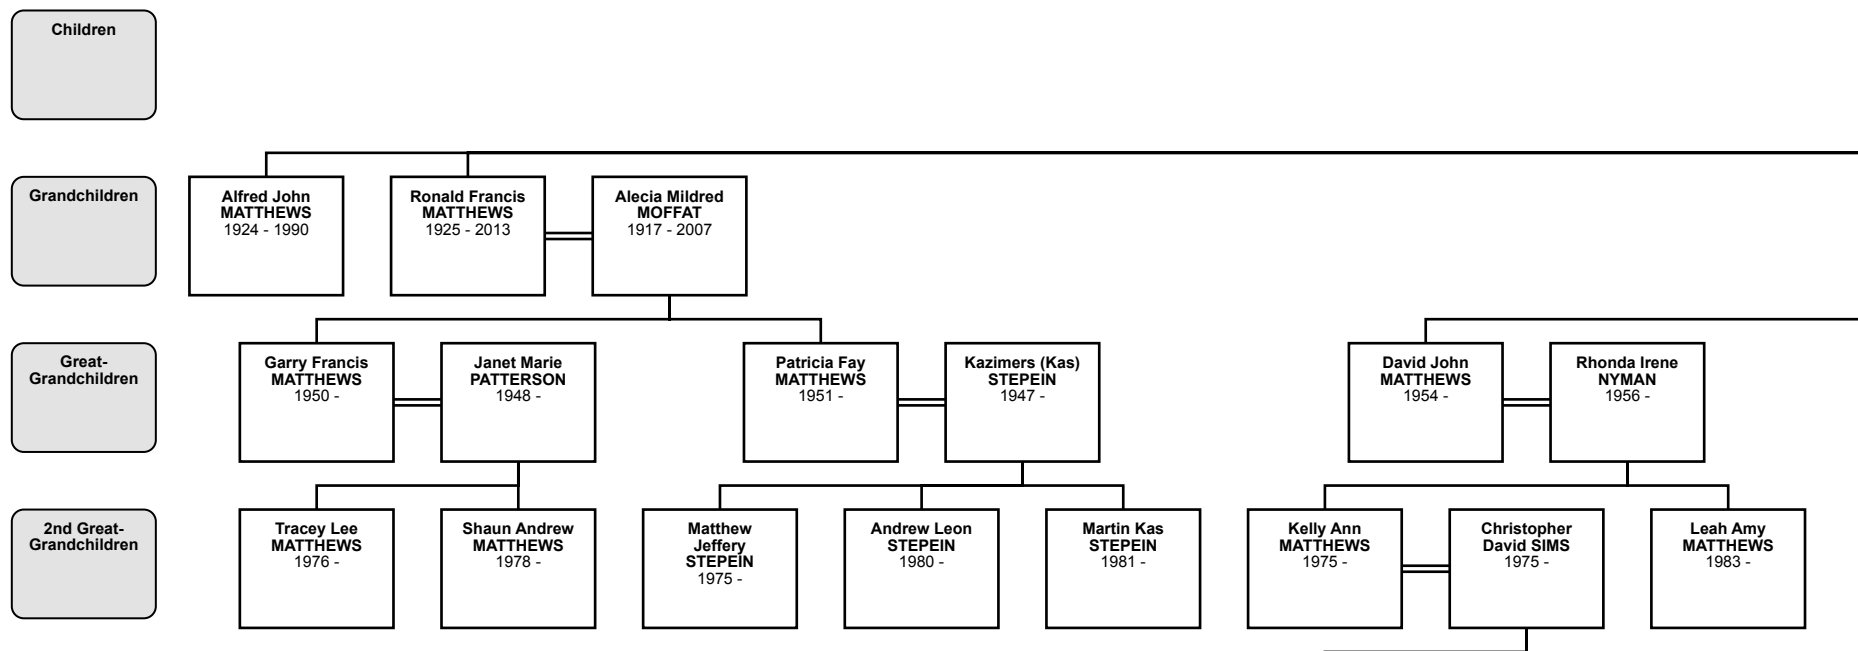

Descendant Chart for Alfred MATTHEWS 09/24 Prepared by Angela Matthews

Alice Grace
MATTHEWS
1912 - 1983

Giovanni
(John) ZORZ
1902 - 1976

Kerry Ann
ZORZ
1962 -

Robert William
HANSON
1960 -

Catherine
Grace ZORZ
1967 -

Emma Elyse
NEIL
1988 -

Megann Renee
HANSON
1986 -

Matthew David
GREEN
1983 -

Joel Steven
GIBBS
28/12/1984 -

Bryce James
HANSON
1989 -

Katrina GOTZ
30/3/1986 -

Cameron
Francis
HANSON
1989 -

Lauren
Rochelle HARE
25/5/1985 -

3rd Great-Grandchildren

4th Great-Grandchildren

Zara? KNIGHT
2002 -

Cara Anne
HOPPER
1992 -

Jamie Lee
HOPPER
1998 -

Brendan
SMALL
1995 -

Nathan SMALL
1997 -

Camilleillian
WOOD
1996 -