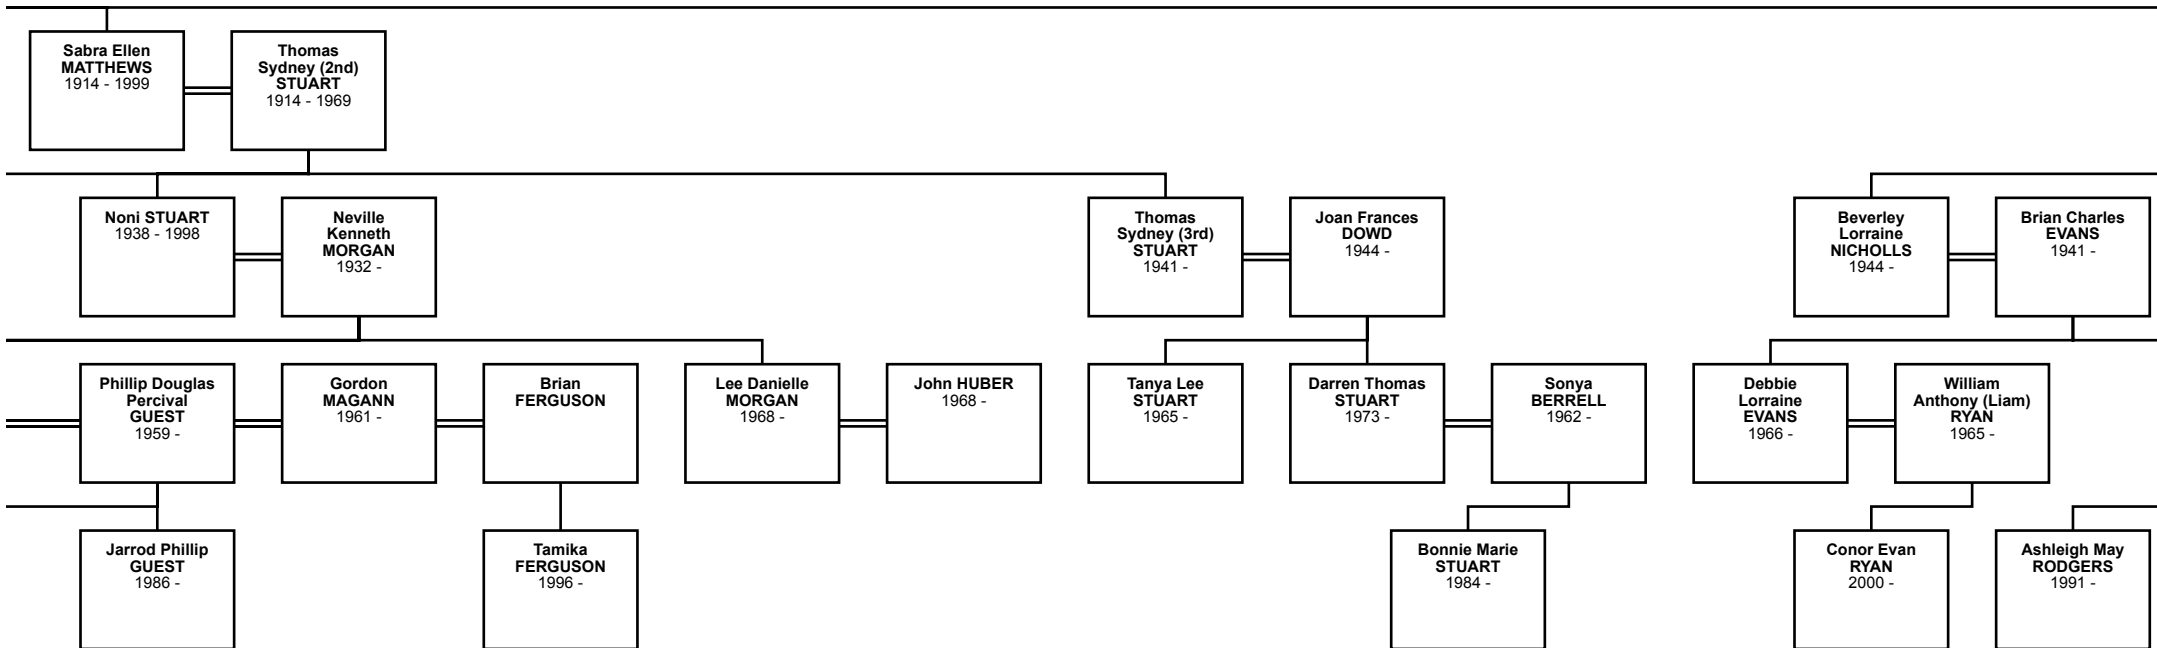

Descendant Chart for Alfred MATTHEWS 09/24 Prepared by Angela Matthews

Alice Grace
MATTHEWS
1912 - 1983

Giovanni
(John) ZORZ
1902 - 1976

Kerry Ann
ZORZ
1962 -

Robert William
HANSON
1960 -

Catherine
Grace ZORZ
1967 -

Emma Elyse
NEIL
1988 -

Megann Renee
HANSON
1986 -

Matthew David
GREEN
1983 -

Joel Steven
GIBBS
28/12/1984 -

Bryce James
HANSON
1989 -

Katrina GOTZ
30/3/1986 -

Cameron
Francis
HANSON
1989 -

Lauren
Rochelle HARE
25/5/1985 -

3rd Great-Grandchildren

4th Great-Grandchildren

Zara? KNIGHT
2002 -

Cara Anne
HOPPER
1992 -

Jamie Lee
HOPPER
1998 -

Brendan
SMALL
1995 -

Nathan SMALL
1997 -

Camilleillian
WOOD
1996 -