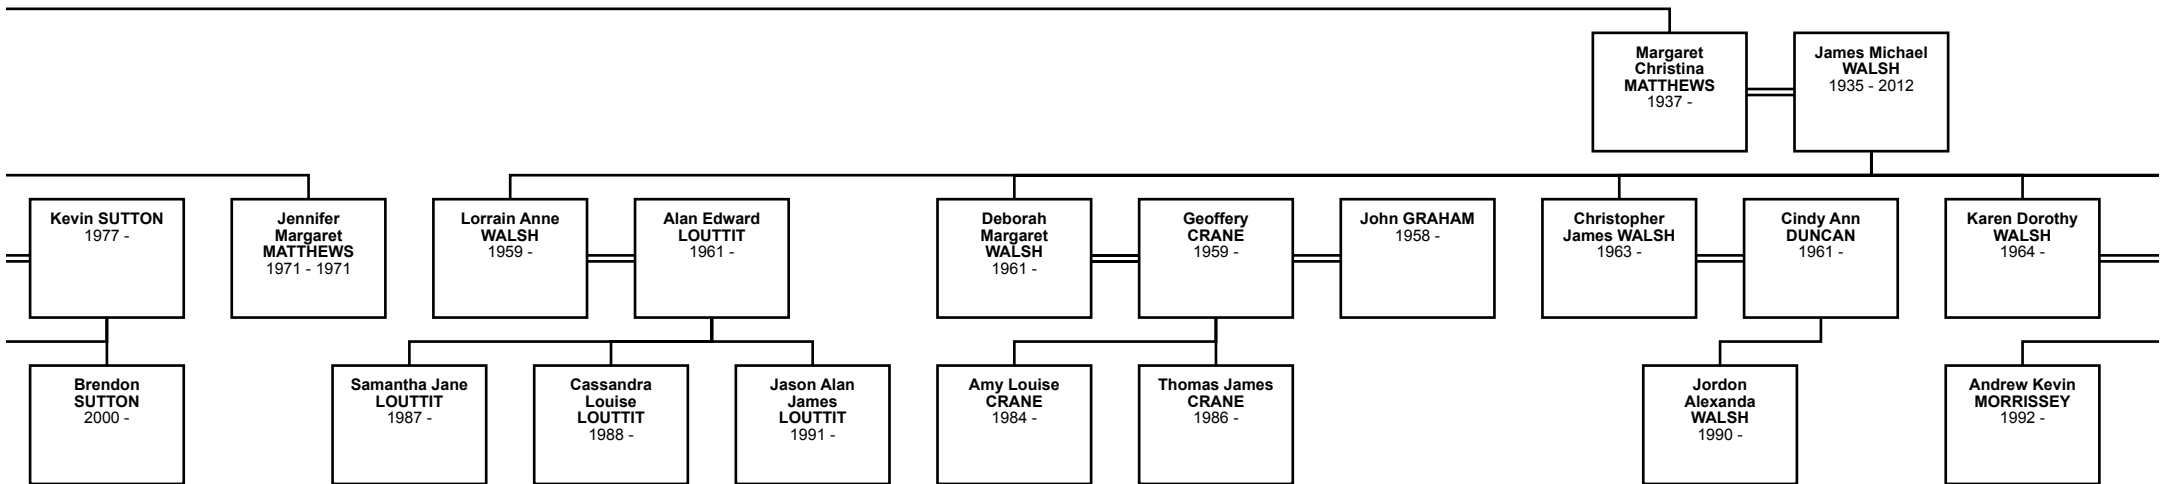

Descendant Chart for Alfred MATTHEWS 09/24 Prepared by Angela Matthews

Alice Grace
MATTHEWS
1912 - 1983

Giovanni
(John) ZORZ
1902 - 1976

Kerry Ann
ZORZ
1962 -

Robert William
HANSON
1960 -

Catherine
Grace ZORZ
1967 -

3rd Great-Grandchildren

4th Great-Grandchildren

Zara? KNIGHT
2002 -

Cara Anne
HOPPER
1992 -

Jamie Lee
HOPPER
1998 -

Brendan
SMALL
1995 -

Nathan SMALL
1997 -

Camilleillian
WOOD
1996 -