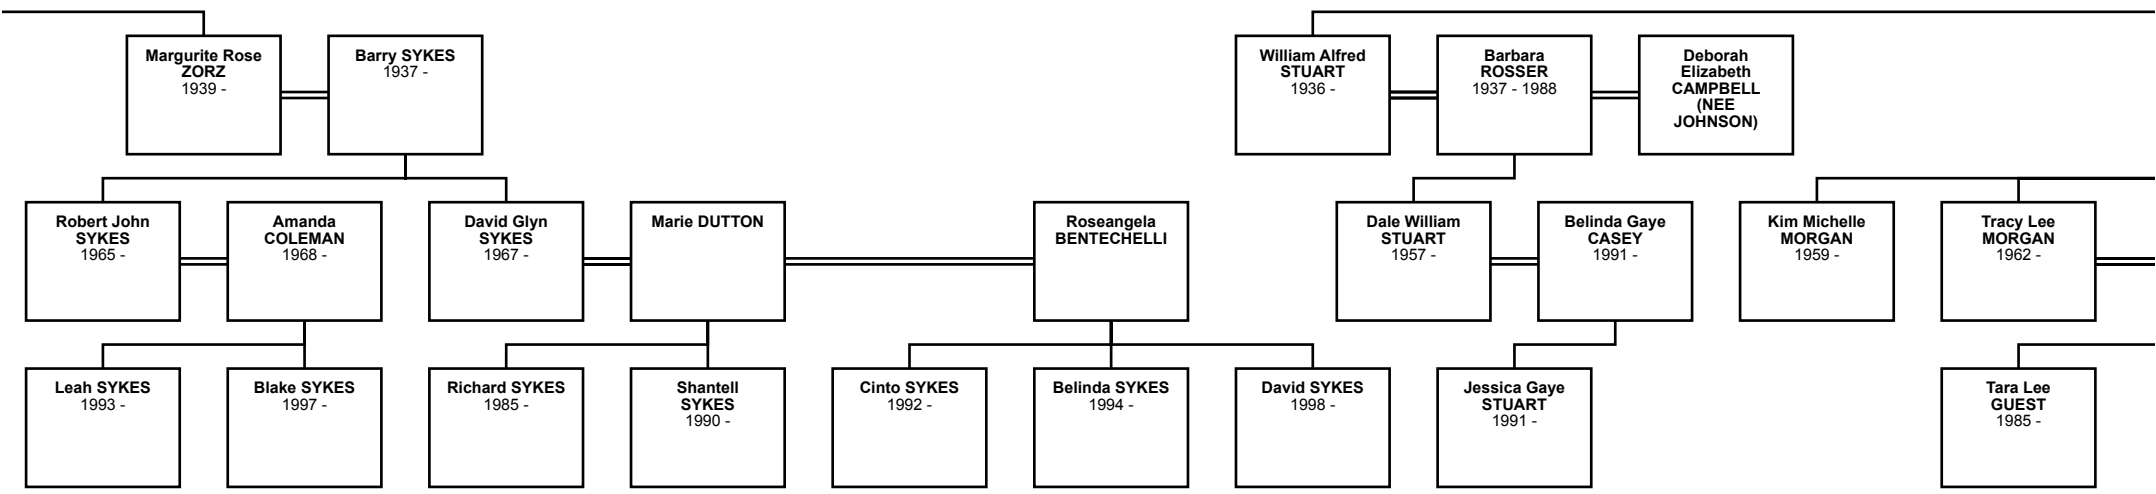

Emma Elyse
NEIL
1988 -

Megann Renee
HANSON
1986 -

Matthew David
GREEN
1983 -

Joel Steven
GIBBS
28/12/1984 -

Bryce James
HANSON
1989 -

Katrina GOTZ
30/3/1986 -

Cameron
Francis
HANSON
1989 -

Lauren
Rochelle HARE
25/5/1985 -

3rd Great-Grandchildren

4th Great-Grandchildren

Zara? KNIGHT
2002 -

Cara Anne
HOPPER
1992 -

Jamie Lee
HOPPER
1998 -

Brendan
SMALL
1995 -

Nathan SMALL
1997 -

Camilleillian
WOOD
1996 -