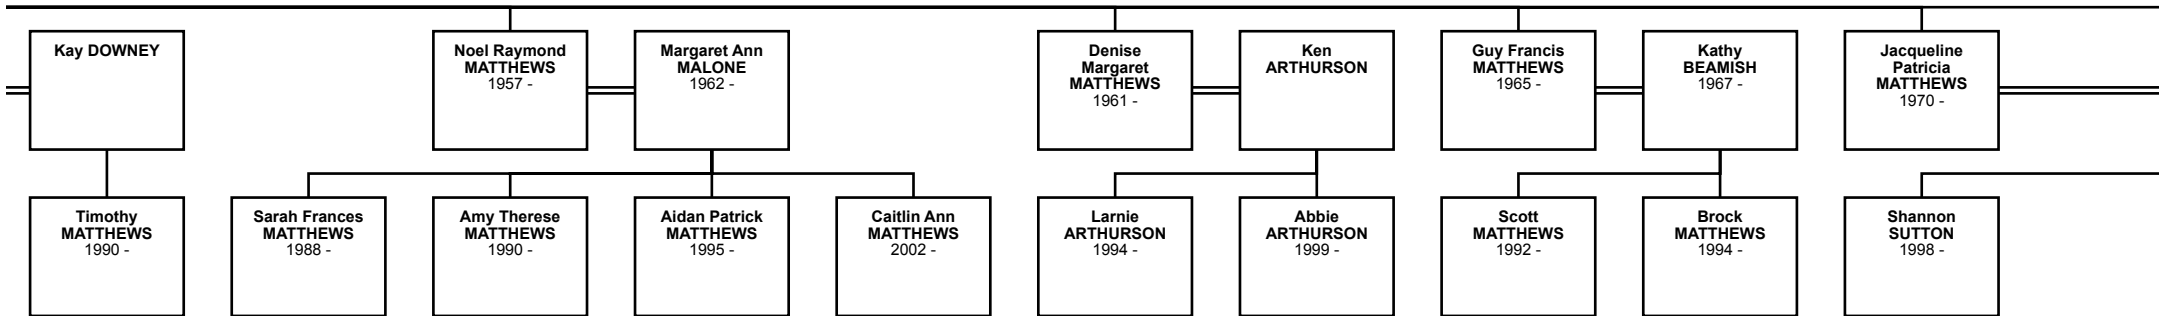

Descendant Chart for Alfred MATTHEWS 09/24 Prepared by Angela Matthews

Alice Grace
MATTHEWS
1912 - 1983

Giovanni
(John) ZORZ
1902 - 1976

Kerry Ann
ZORZ
1962 -

Robert William
HANSON
1960 -

Catherine
Grace ZORZ
1967 -

3rd Great-Grandchildren

4th Great-Grandchildren

Zara? KNIGHT
2002 -

Cara Anne
HOPPER
1992 -

Jamie Lee
HOPPER
1998 -

Brendan
SMALL
1995 -

Nathan SMALL
1997 -

Camilleillian
WOOD
1996 -