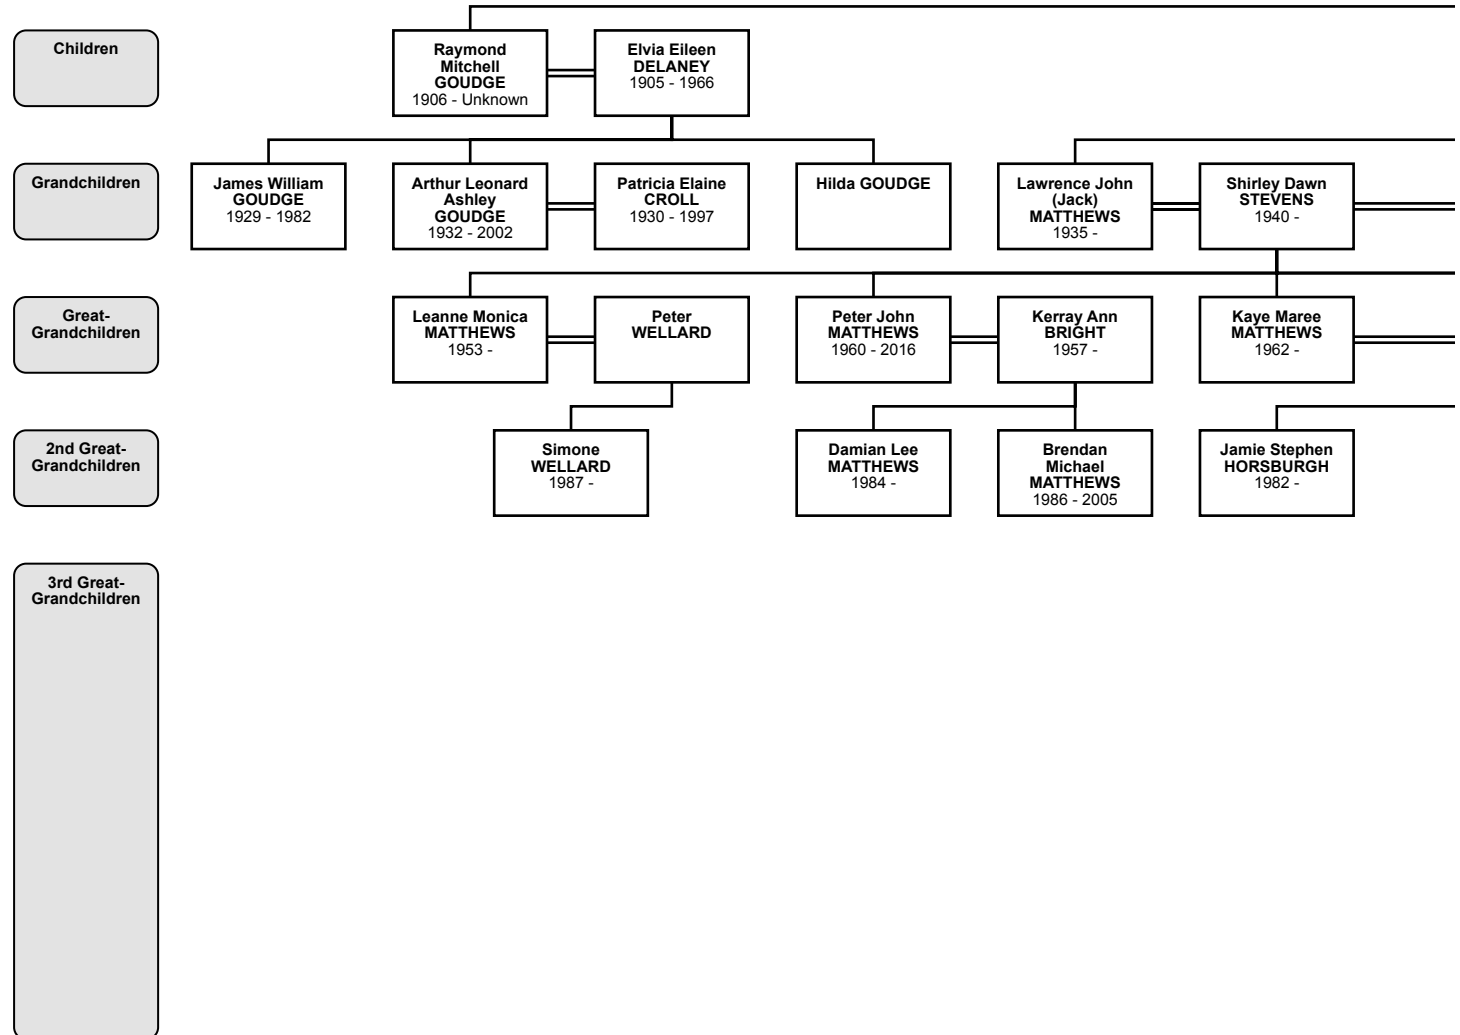

Descendant Chart for

Walter MATTHEWS 1ST @27/09/2024 Prepared by Angela Matthews - Email: angematthews67@icloud.com

Walter (Wally)
2nd
MATTHEWS
1908 - 1999

Carmel
Therese
MATTHEWS
1942 - 1983

William James
MILES
1942 - 1996

Noreen
Veronica
MATTHEWS
1945 -

Keith Ross
BELLETTE
1950 -

James Bernard
O'MEARA
1943 -

Cheryl Ann
Myra MILES
1967 -

Duane William
MILES
1970 -

Nicki DANNEL

Jodie Lee
MILES
1970 -

Darren James
O'MEARA
1965 -

Michelle
KNIGHT
1964 -

Bronwyne
Nicole
O'MEARA
1967 -

EVANS

Delvin Troy
O'MEARA
1971 -

Miachelle
Leanne
DEVERELL
1970 -

Aaron Craig
DEDINI
1998 -

Page Carmel
MILES
1994 -

Walter James
O'MEARA
1999 -